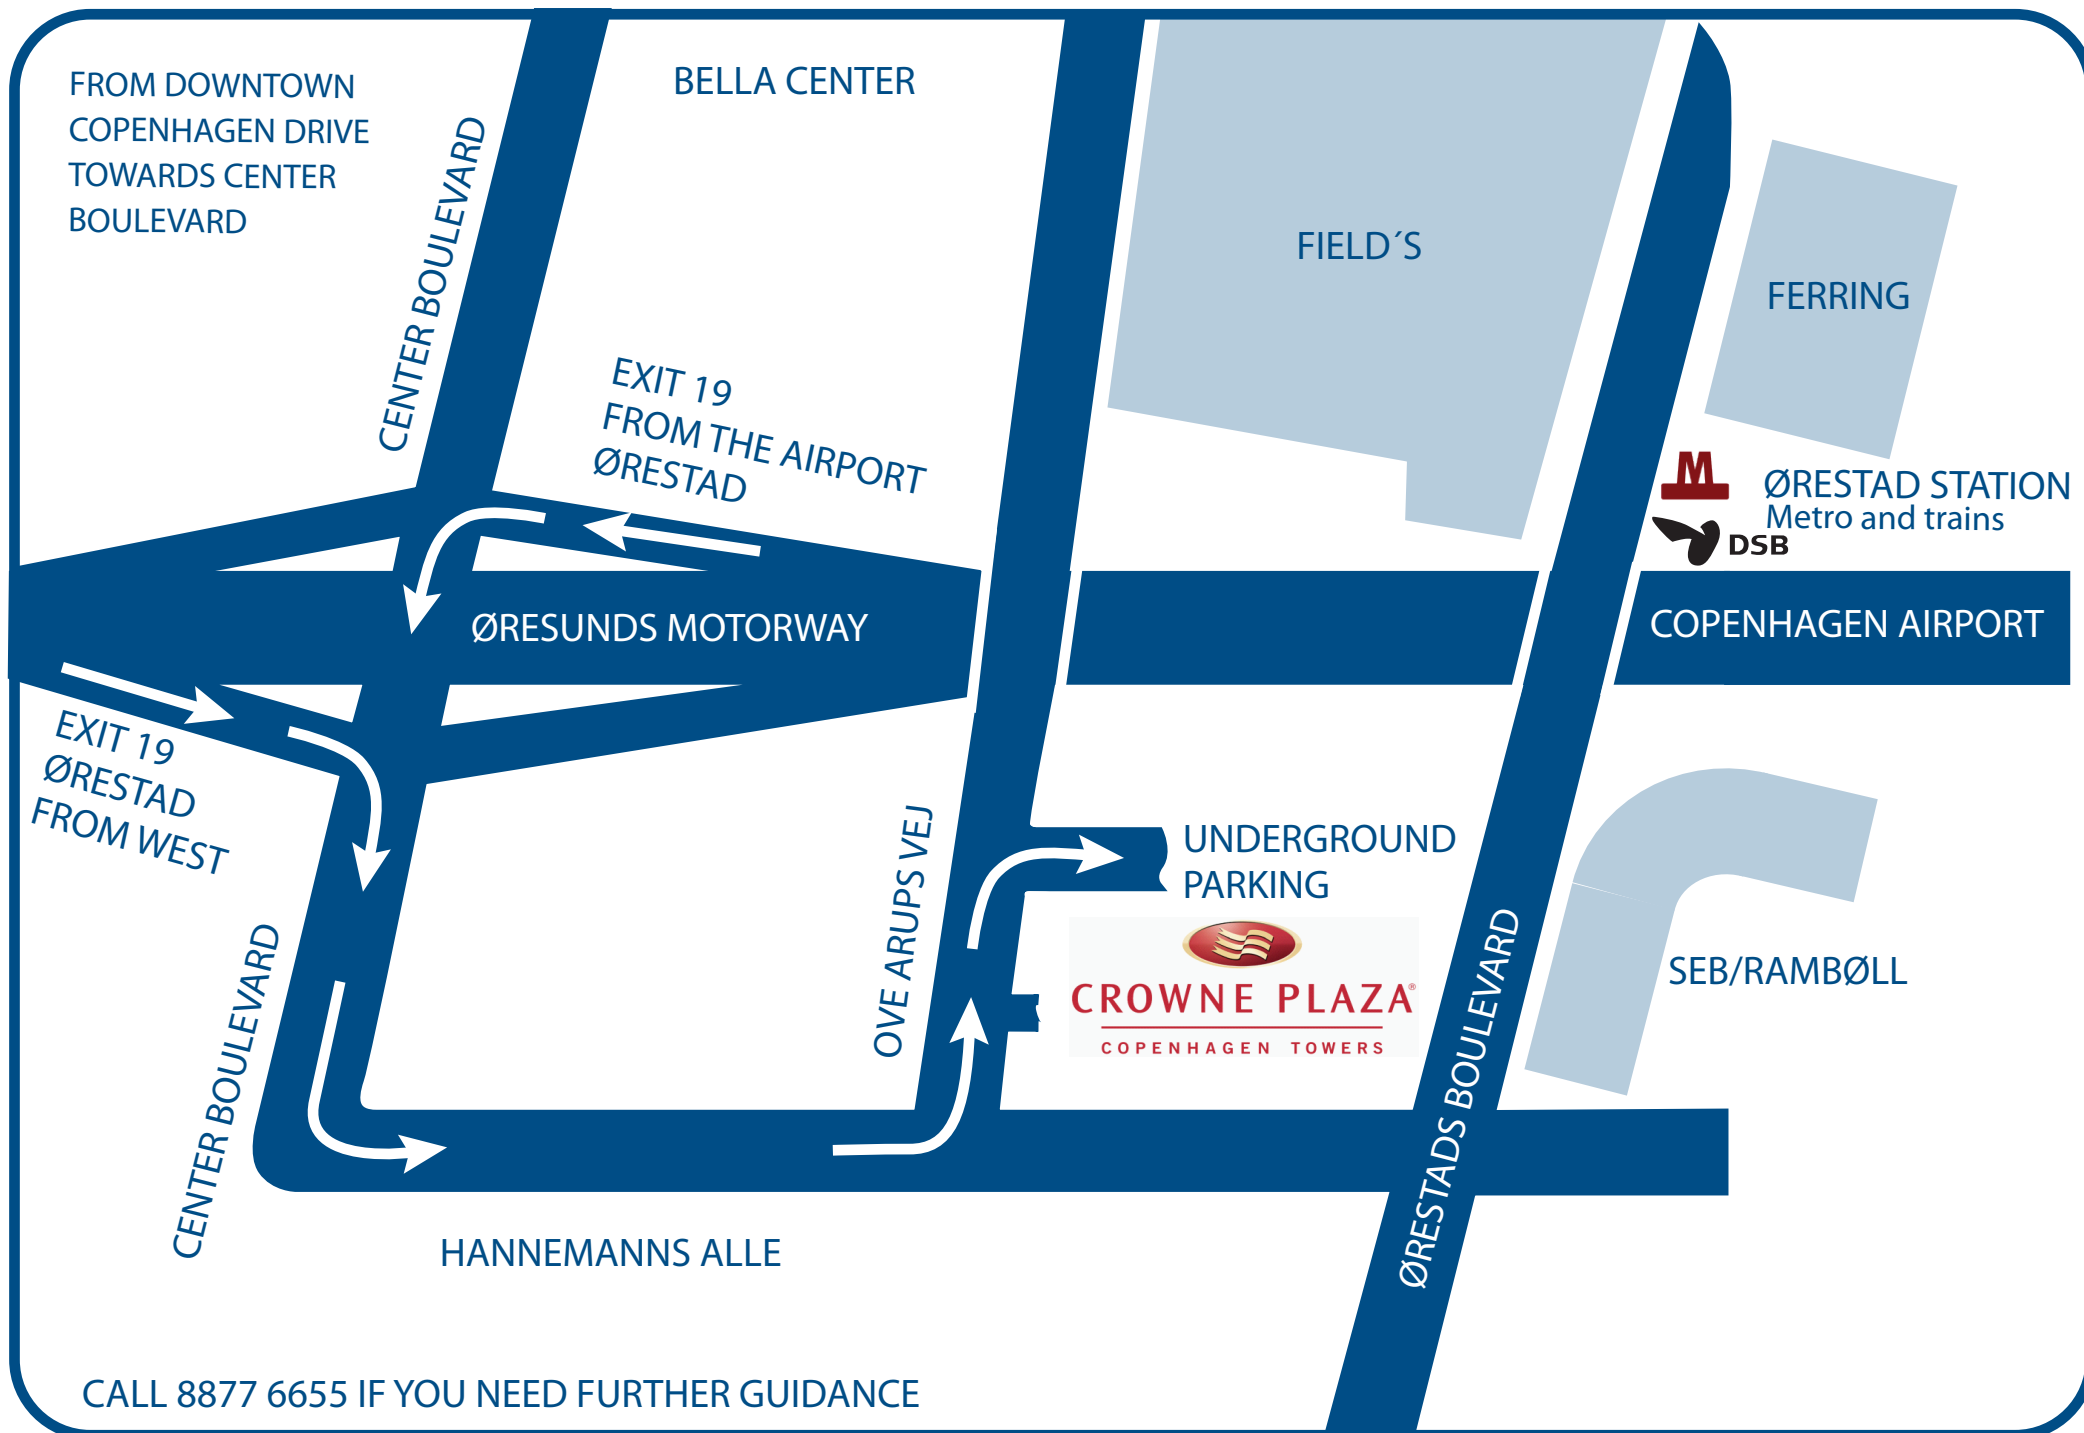

HOW TO GET TO HOTEL CROWNE PLAZA COPENHAGEN TOWERS

CALL 8877 6655 IF YOU NEED FURTHER GUIDANCE